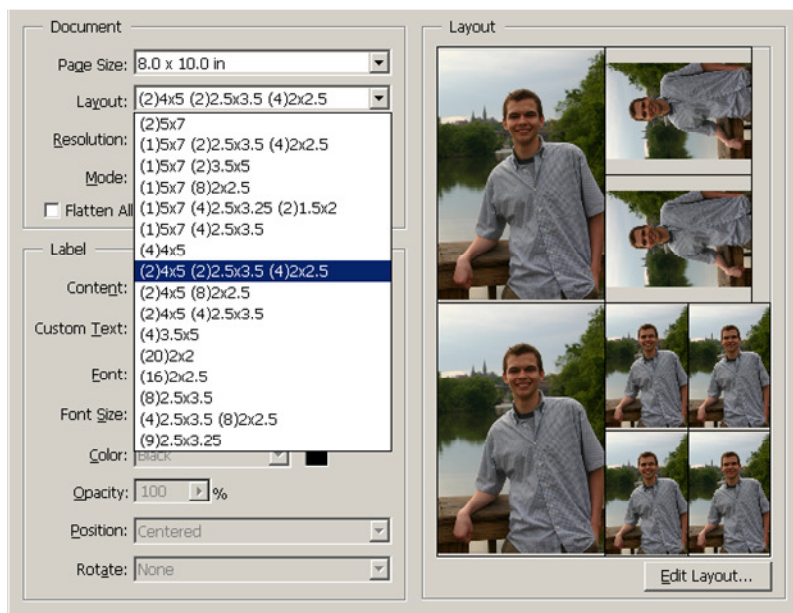

Digital Darkroom Price-list

Automated 4"x 6" proofs - \$.50 @ for 12 or less / \$.40 @ for 13 or more

Portrait Package Printing

8x10 units - Any units listed that are available in Photoshop CS-3 automated picture packages plus whole-sheet 8x10 prints.

| First 8x10 print unit | Additional units 2-5 | Additional units 6-9 | 10 or more units from the same file (no first unit charge) |
|-----------------------|----------------------|----------------------|--|
| \$4.00 | \$3.00 | \$2.50 | \$2.50 |

Package printing is delivered in whole 8x10 sheets. Add \$.50 per unit to trim smaller print units. Larger quantities – ask for quote

Enlargements

| Size | First Print | 2-5 prints from same photo | 6-9 prints from same photo | 10 or more from same photo (no first print charge) |
|----------------------|--------------------------|----------------------------|----------------------------|--|
| 11x14 | 8.00 | 7.25 | 6.50 | 6.50 |
| 16x20 | 16.00 | 15.50 | 13.00 | 13.00 |
| 20x24 | 30.00 | 22.00 | 20.00 | 20.00 |
| 24x36 | 50.00 | 40.00 | 35.00 | 35.00 |
| Larger Prints | \$8.00 per Sq. Ft | Ask for quote | | |